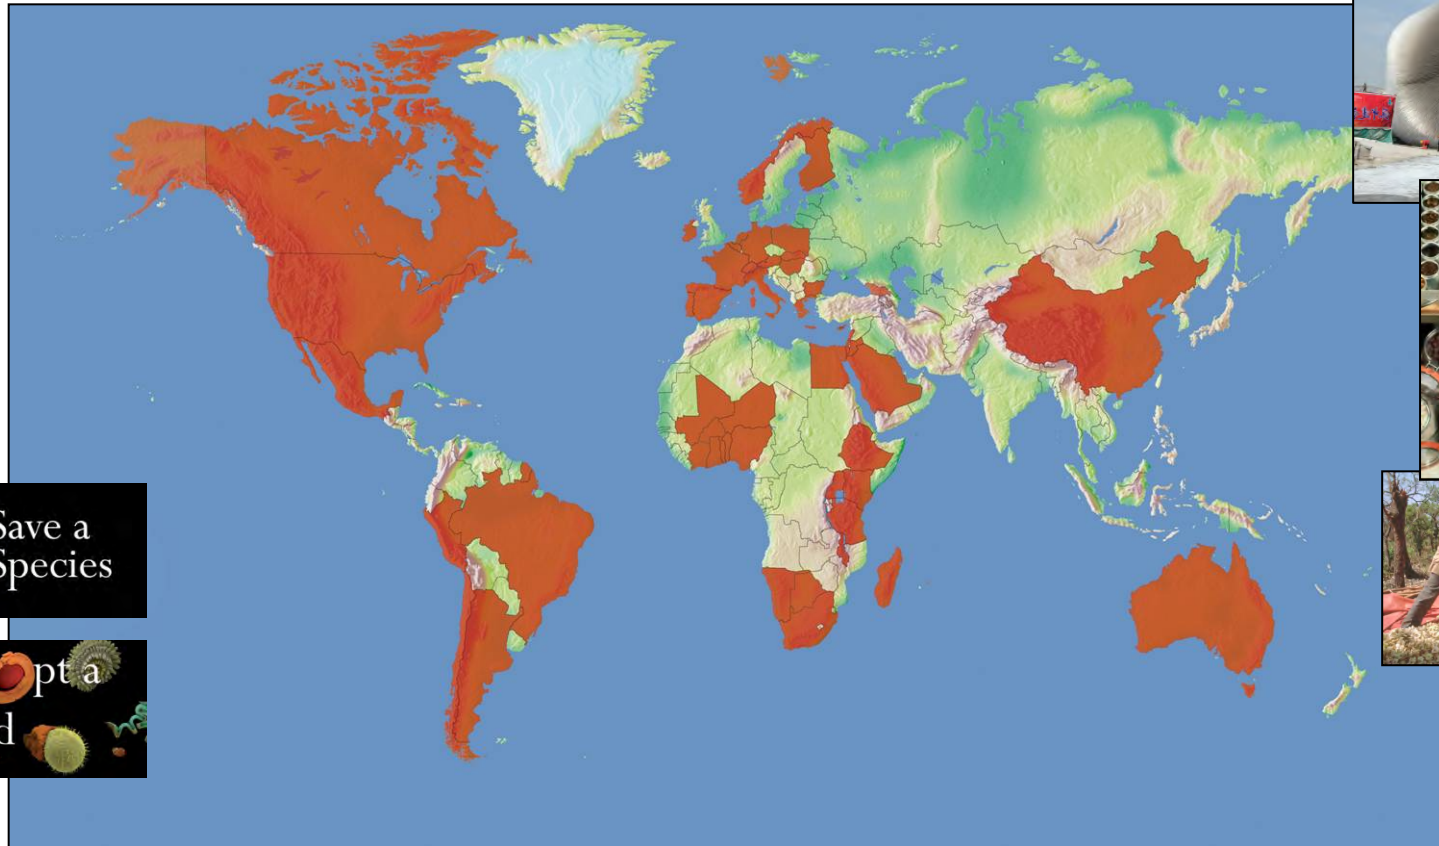

Kew's Millennium Seed Bank Partnership: conserving and enabling the use of wild plant diversity

10% by
2010

25% by
2020